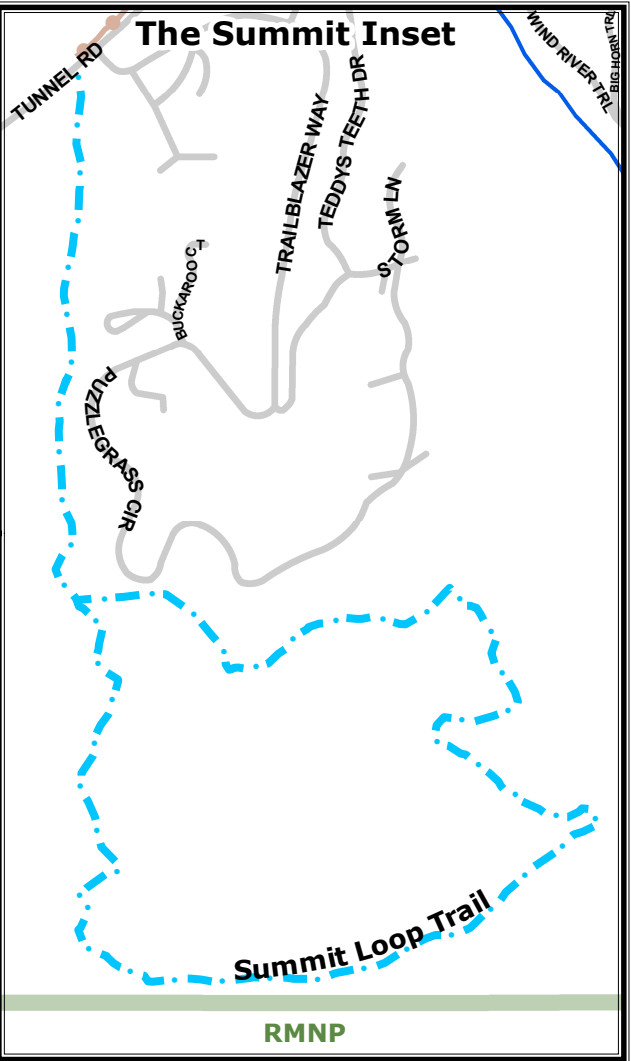

YMCA Estes Park Center Trails

LEGEND	
	Y-360
	Distance (miles)
	Trailhead
	Bridges
	Multi-user Trail
	Hiker/Biker Trail
	Horse Trail
	Hikers Only Trail
	Mountain Bikes Only Trail
	RMNP Trail
	Rivers
	RMNP Boundary

See The Summit Inset Above ↓