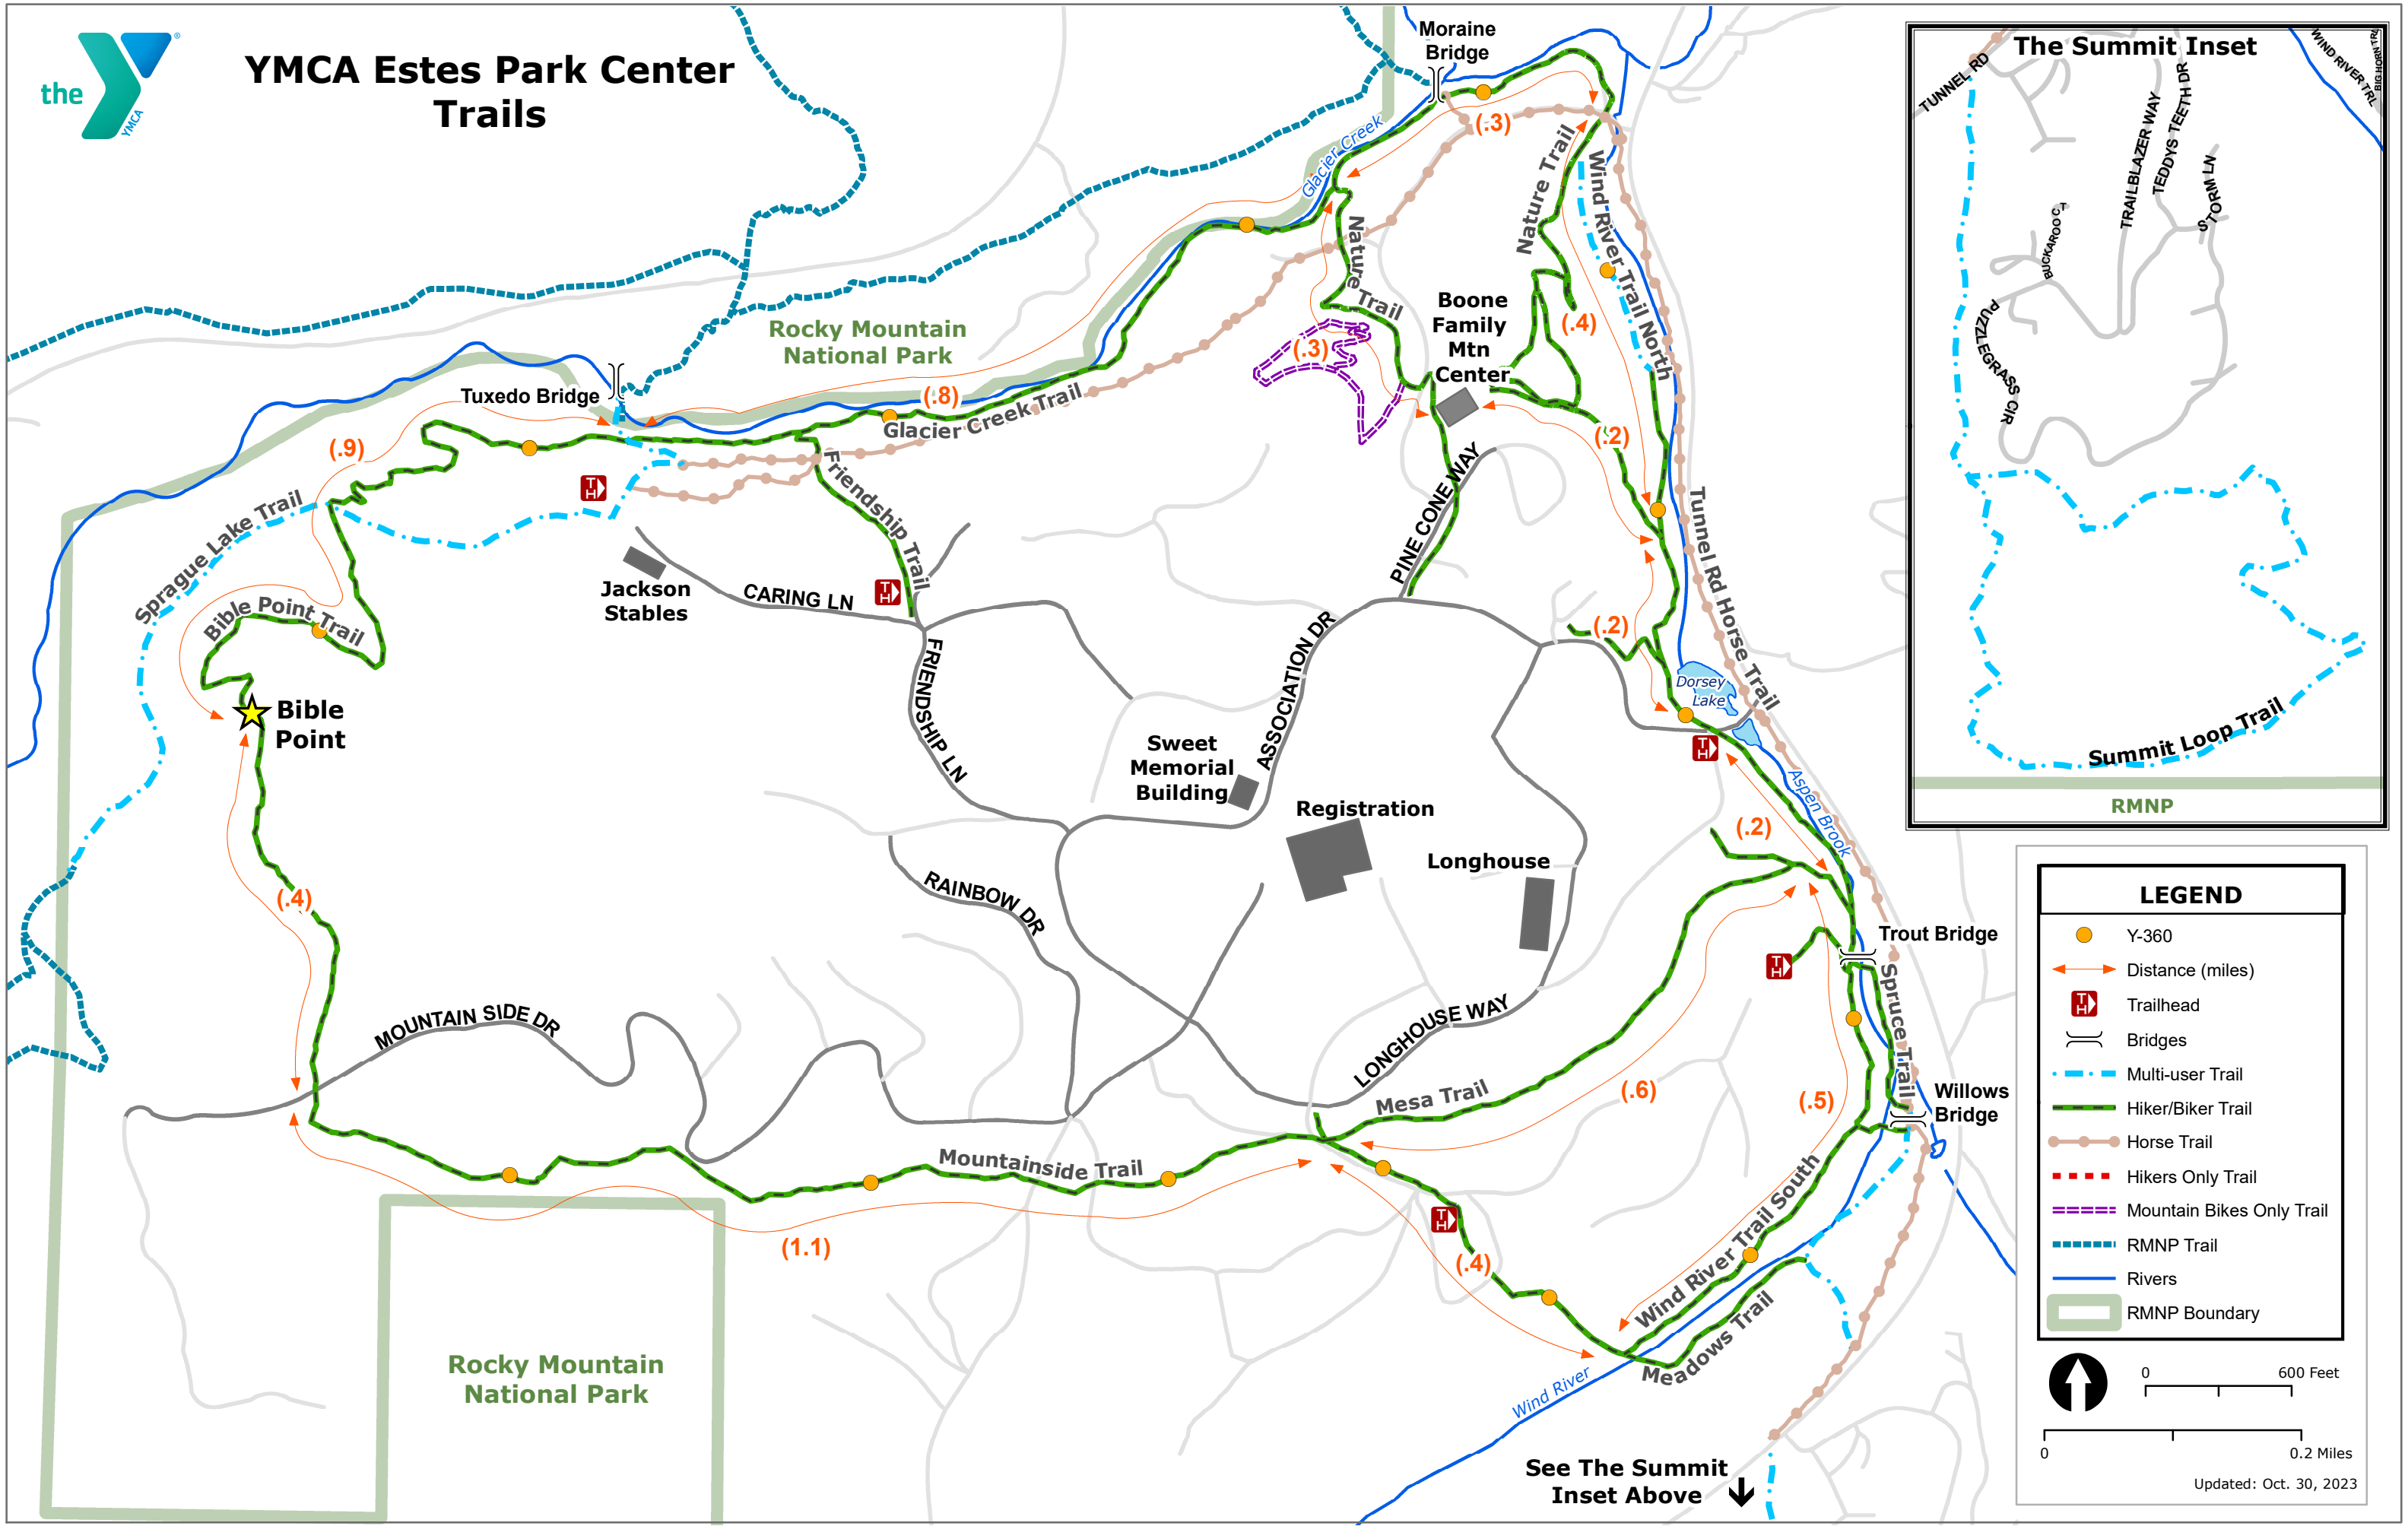

YMCA Estes Park Center Trails

LEGEND	
	Y-360
	Distance (miles)
	Trailhead
	Bridges
	Multi-user Trail
	Hiker/Biker Trail
	Horse Trail
	Hikers Only Trail
	Mountain Bikes Only Trail
	RMNP Trail
	Rivers
	RMNP Boundary

See The Summit Inset Above ↓