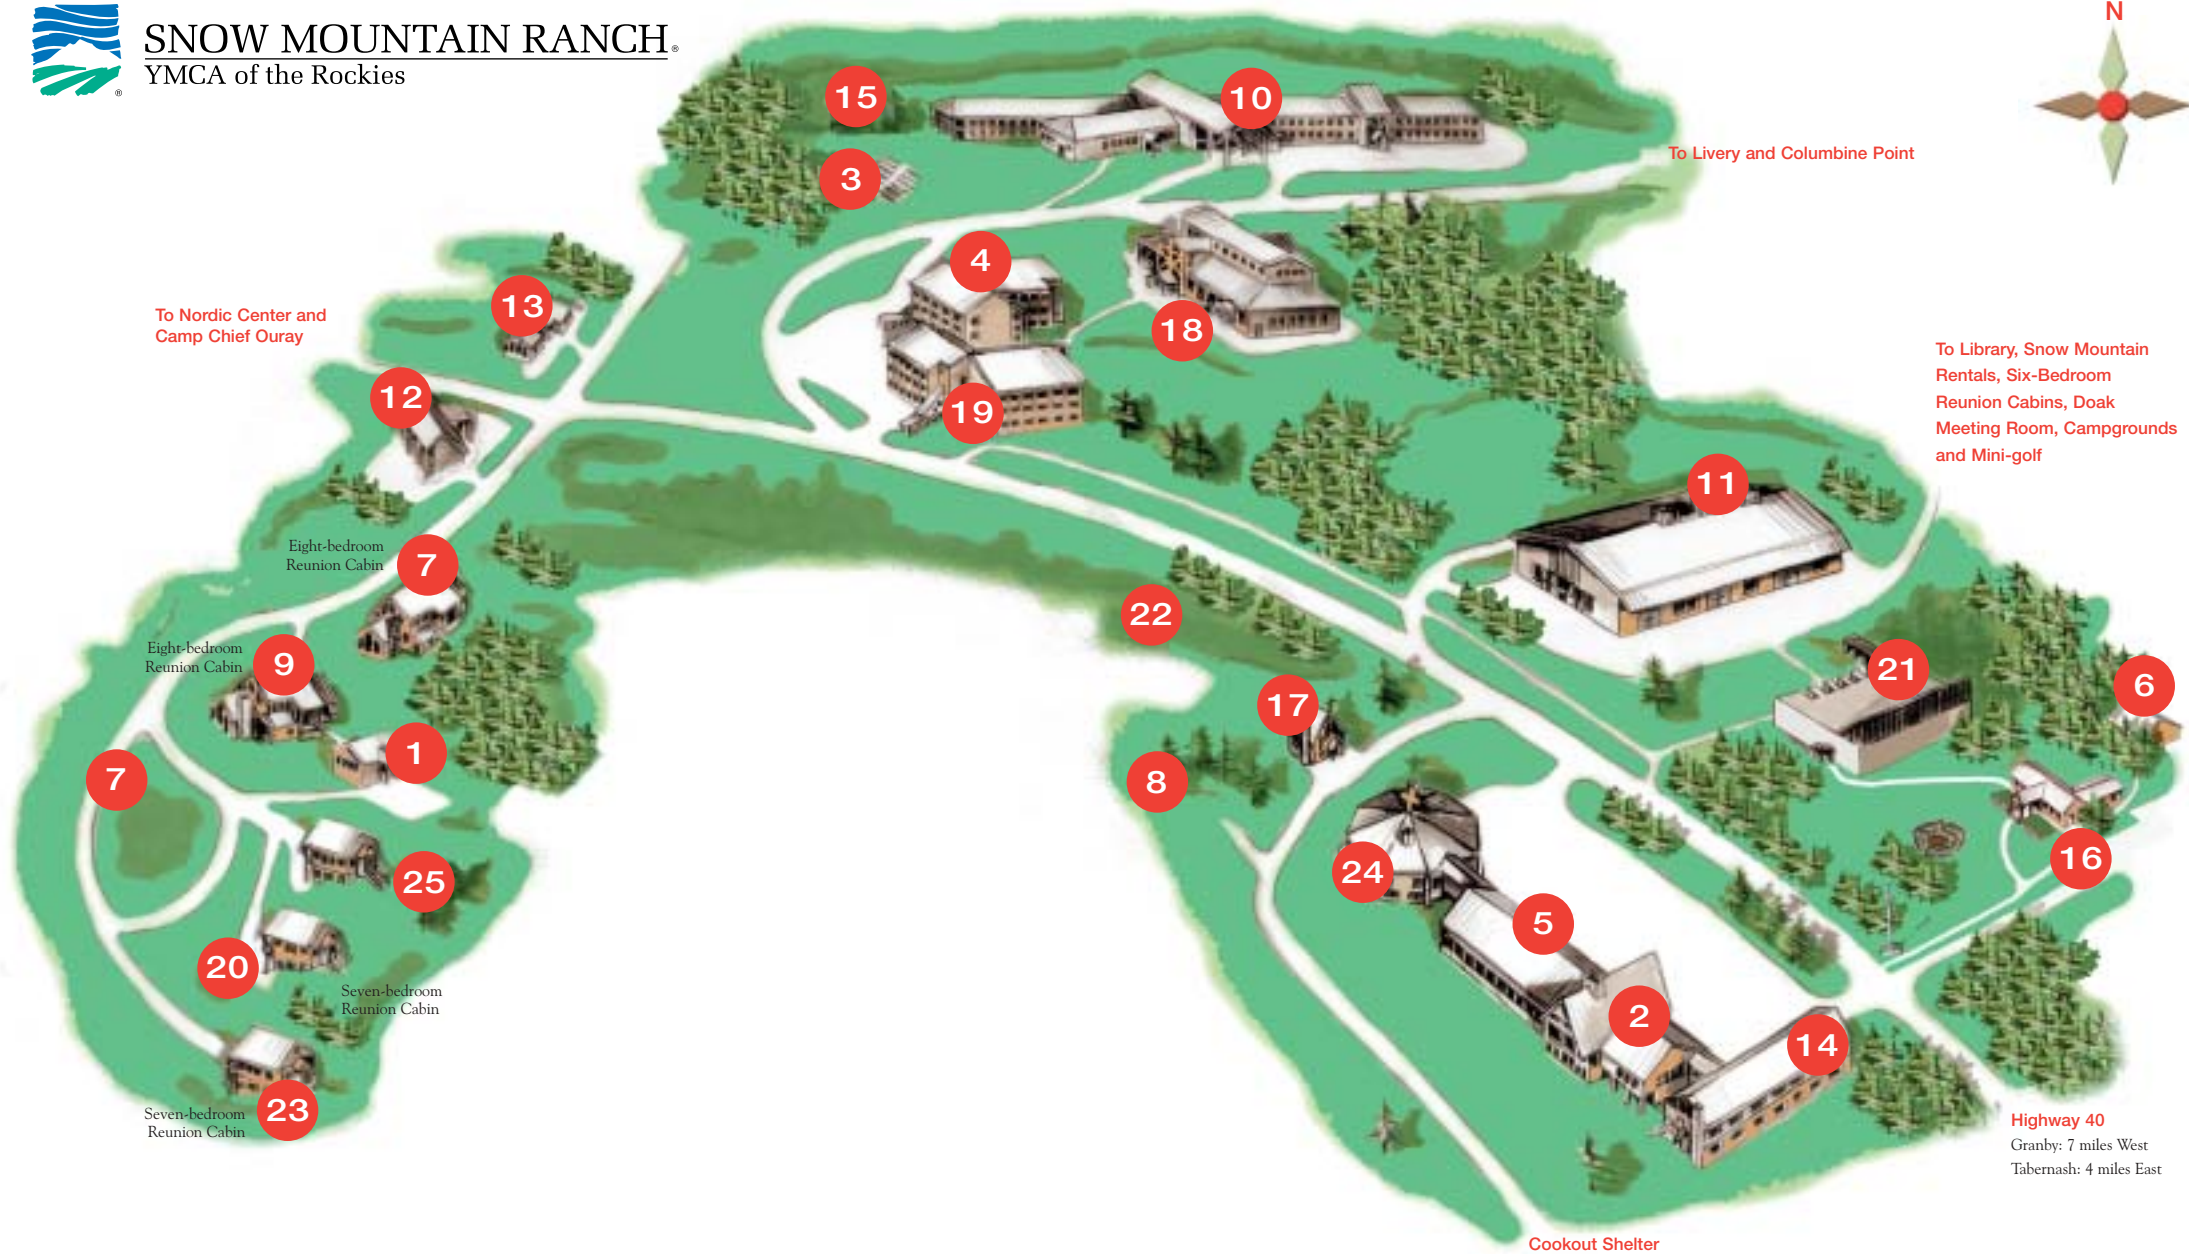

## NAVIGATING SNOW MOUNTAIN RANCH

This pull out guide to Snow Mountain Ranch is intended to help you find your way.

To navigate, choose your current location from the numbered listings and locate your final destination on the illustrated map on the next page.

# SNOW MOUNTAIN RANCH.

YMCA of the Rockies

N

To Livery and Columbine Point

To Nordic Center and  
Camp Chief Ouray

To Library, Snow Mountain  
Rentals, Six-Bedroom  
Reunion Cabins, Doak  
Meeting Room, Campgrounds  
and Mini-golf

Eight-bedroom  
Reunion Cabin

Eight-bedroom  
Reunion Cabin

Seven-bedroom  
Reunion Cabin

Seven-bedroom  
Reunion Cabin

Cookout Shelter

Highway 40  
Granby: 7 miles West  
Tabernash: 4 miles East

- 1 Adam's Camp Summit and Meeting Facility
- 2 Administration Building
- 3 Amphitheater
- 4 Aspenbrook Lodge
- 5 Buckboard Grill
- 2 Conference Office

- 12 Craft Center
- 5 Cyber Café
- 6 Child Daycare
- 3 Fire Ring
- 2 Gift Shop
- 5 Grocery
- 7 Heritage Reunion Cabin

- 8 Hidden Sanctuary
- 9 Independence Reunion Cabin
- 10 Indian Peaks Lodge
- 11 Kiva Conference/Rec. Center
- 12 Legett Family Program/Craft Center
- 13 Marcia Murphey Lortscher Vacation Kidney Center