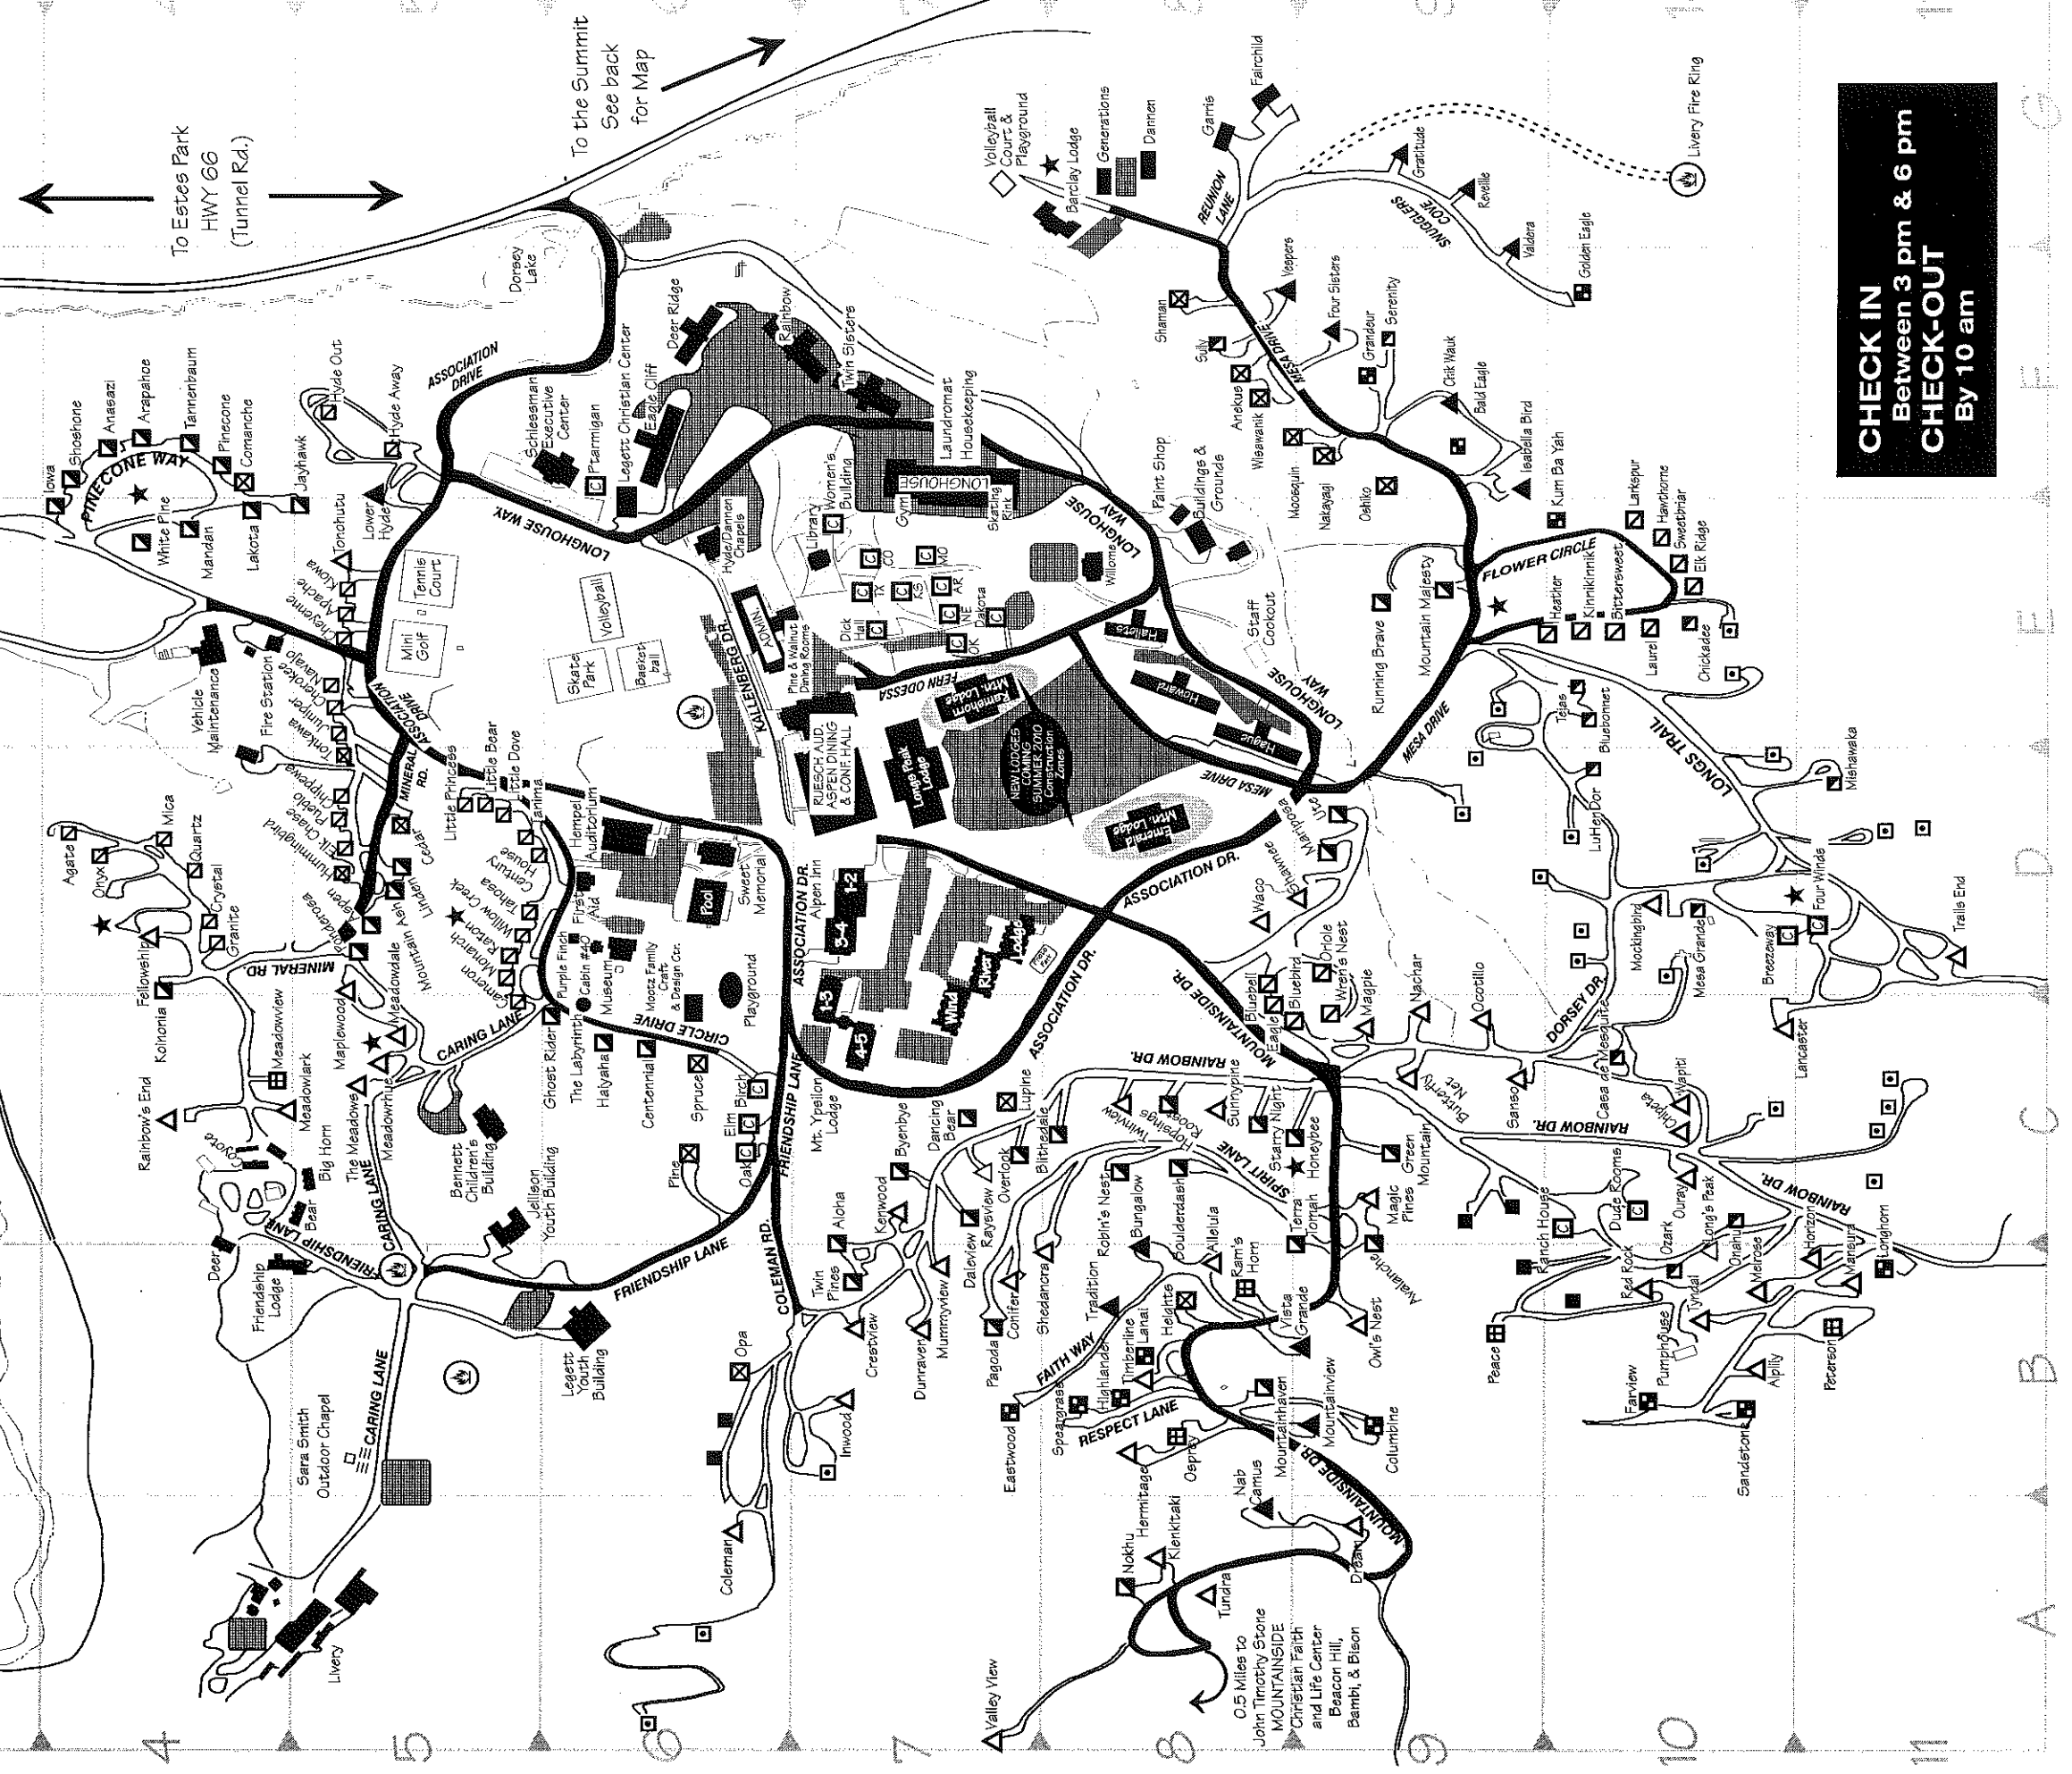

CHECK IN
Between 3 pm & 6 pm
CHECK-OUT
By 10 am