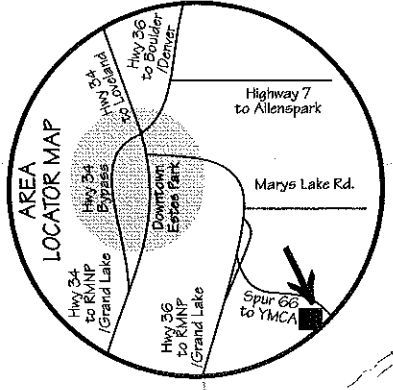

ESTES PARK CENTER
 YMCA of the Rockies
 ESTES PARK, COLORADO 80511-2550
 Phone (970)586-3341 • www.ymcarockies.org

ROCKY MOUNTAIN
 NATIONAL PARK

GLACIER CREEK

LEGEND	
	2 B
	2 M
WITH FIREPLACE	
	2 F
	3 F
	3 V
	4 F
	4 V
THE SUMMIT	
	2 S
	3 S
	3 VS
	4 VS
	Conference Cabin
	Private
	Paving
	Fire Ring
	Paved Road
	Unpaved Road
	Trail
	Staff
	Gathering Area